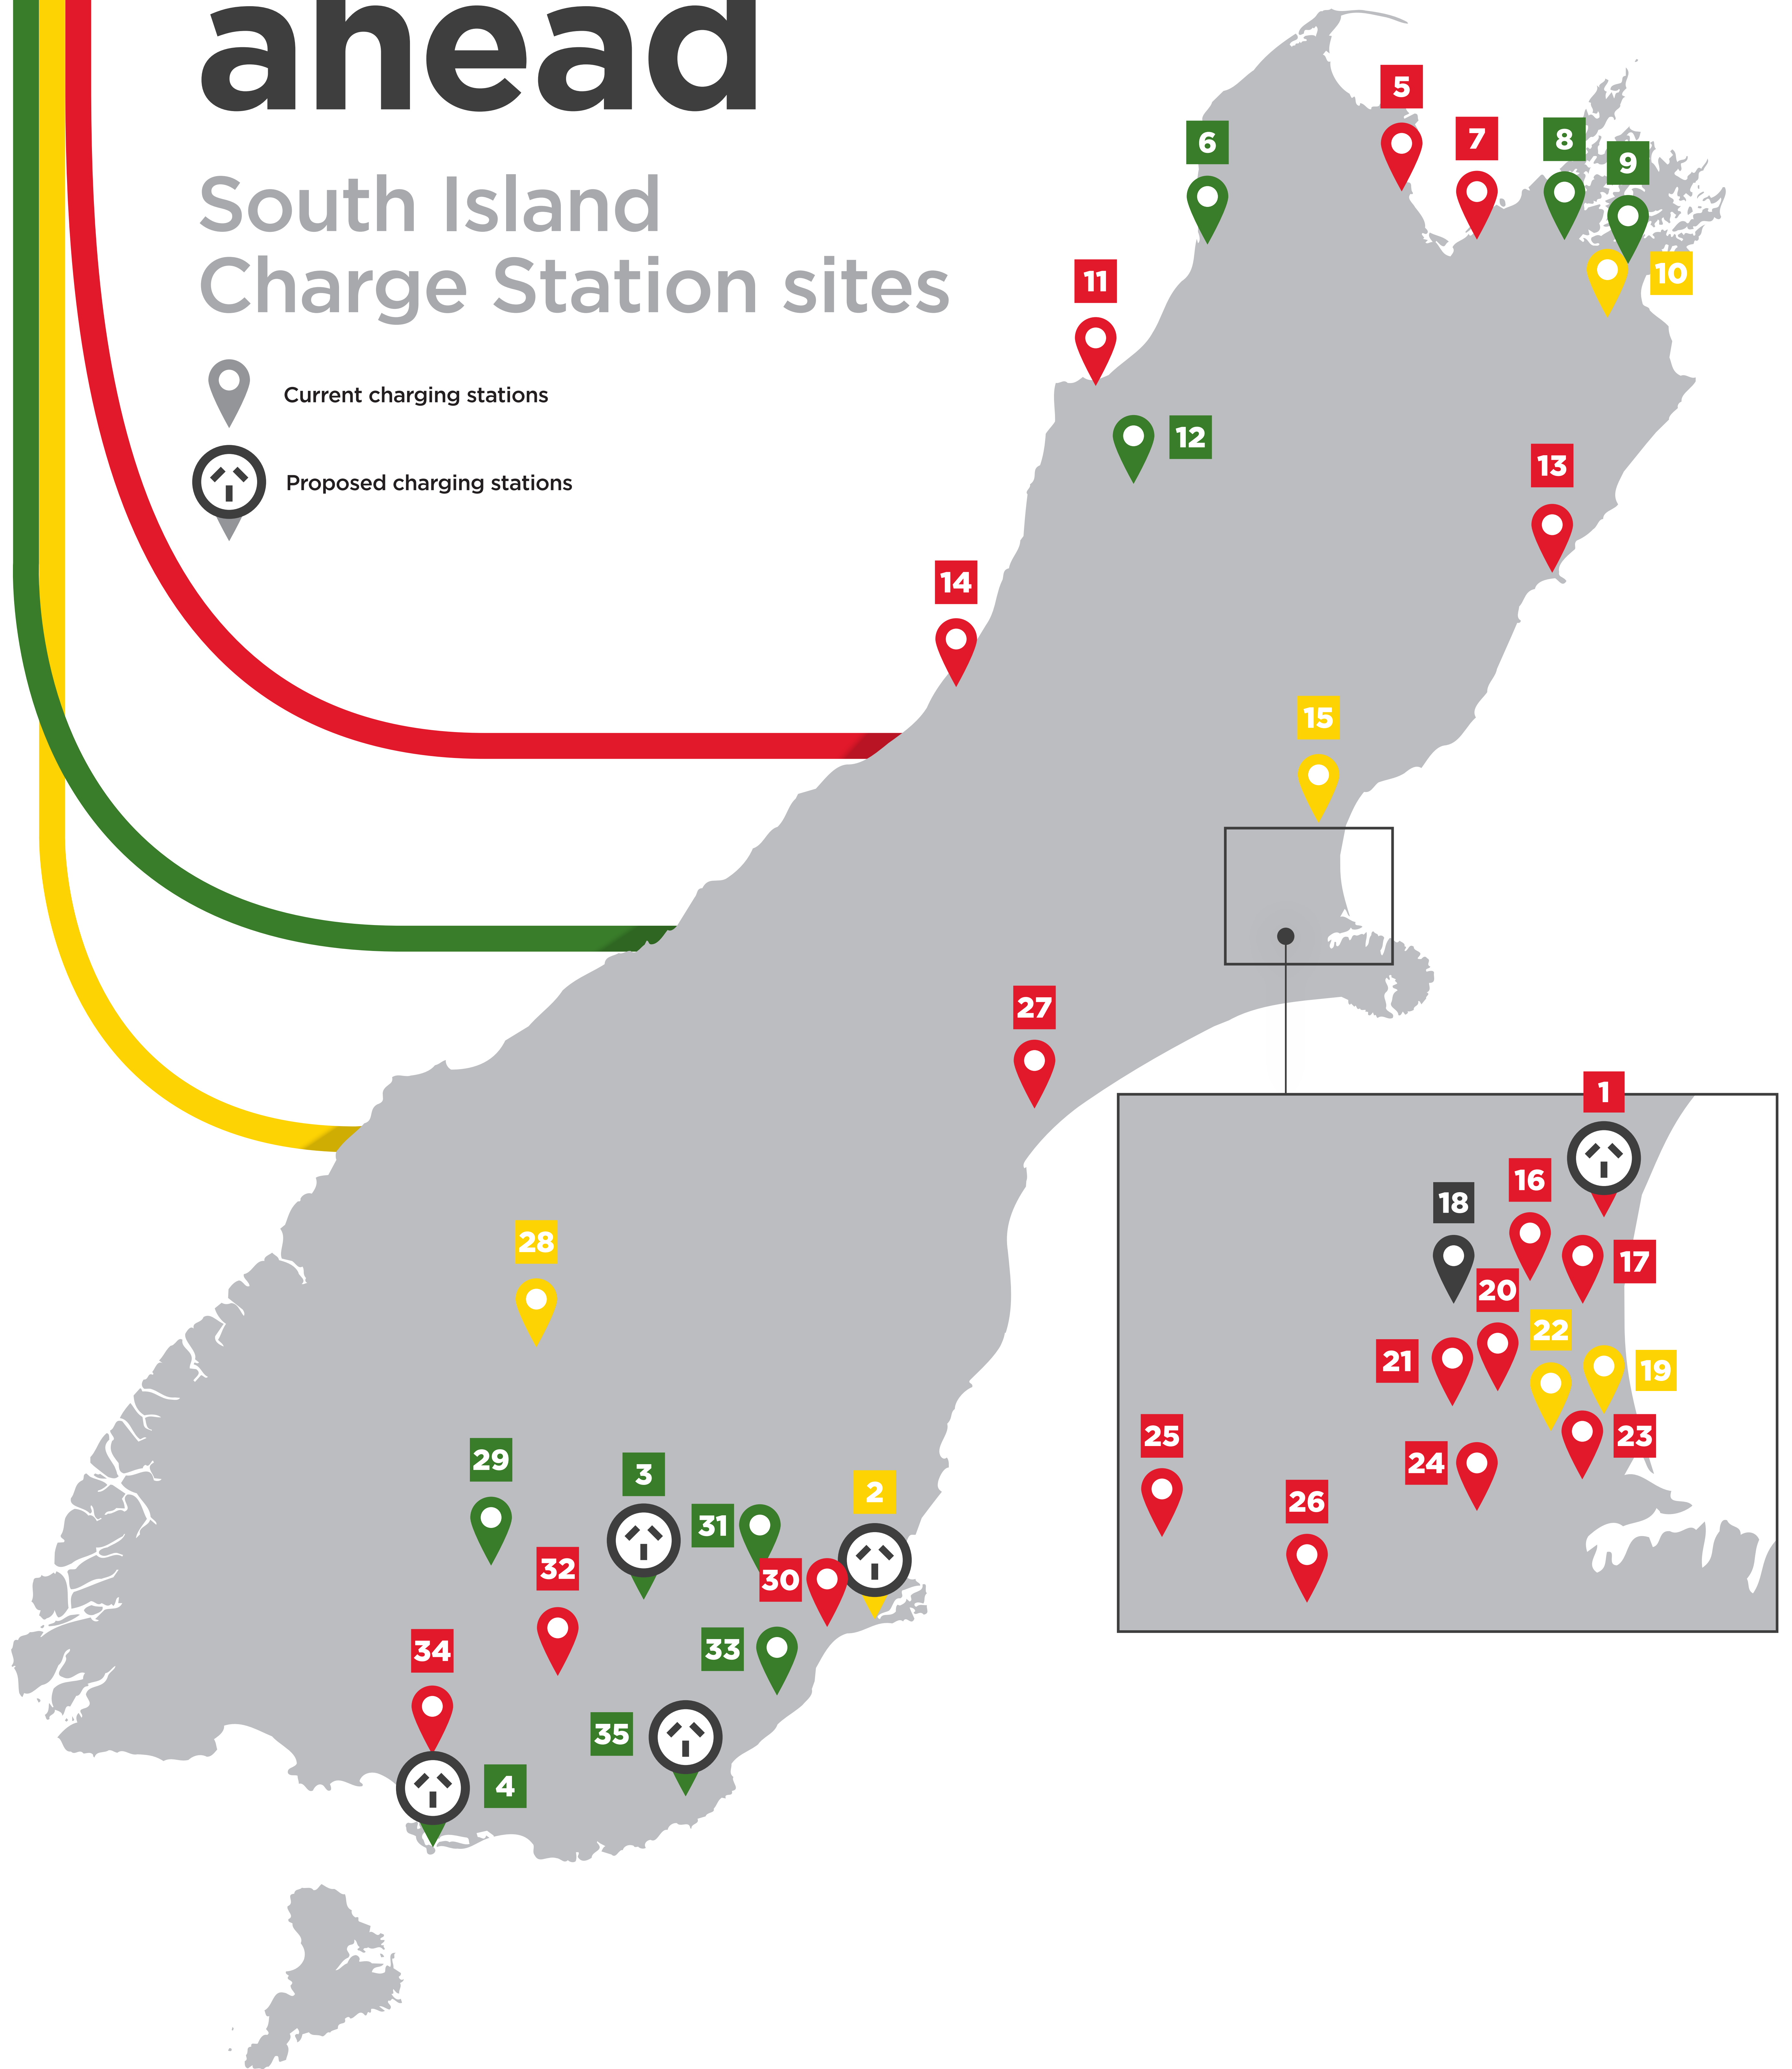

Foodstuffs charging ahead

North Island charge station sites

1	New World	Eastridge, Auckland		2019
2	New World	Mount Roskill, Auckland		2019
3	PAK'nSAVE	Manukau, Auckland		2019
4	PAK'nSAVE	Mill St, Hamilton		2019
5	PAK'nSAVE	Tauriko		2019
6	New World	Greenmeadows, Napier		2019
7	New World	Mana, Wellington		2019
8	New World	Silverstream, Wellington		2019
9	New World	Churton Park, Wellington		2019
10	New World	Karori, Wellington		2019
11	PAK'nSAVE	Kilbirnie, Wellington		2019
12	New World	Island Bay, Wellington		2019
13	PAK'nSAVE	Kaitaia	Connected	
14	Four Square	Opononi	Connected	
15	Four Square	Kawakawa	Connected	
16	Four Square	Kaiwaka	Connected	
17	New World	Warkworth	Connected	
18	New World	Orewa, Auckland	Connected	
19	New World	Kumeu, Auckland	Connected	
20	PAK'nSAVE	Lincoln North, Auckland	Connected	
21	PAK'nSAVE	Papakura, Auckland	Connected	
22	Four Square	Coopers Beach	Connected	
23	New World	Waihi	Connected	
24	New World	Mount Maunganui	Connected	
25	New World	Morrinsville	Connected	
26	New World	Matamata	Connected	
27	Four Square	Pirongia	Connected	
28	New World	Te Kuiti	Connected	
29	New World	Tokoroa	Connected	
30	Four Square	National Park	Connected	
31	New World	Stratford	Connected	
32	PAK'nSAVE	Hawera	Connected	
33	New World	Ohakune	Connected	
34	New World	Taihape	Connected	
35	PAK'nSAVE	Whanganui	Connected	
36	New World	Feilding	Under construction	
37	New World	Levin	Connected	
38	New World	Otaki	Connected	
39	PAK'nSAVE	Kapiti	Connected	
40	PAK'nSAVE	Petone, Wellington	Under construction	

Foodstuffs charging ahead

South Island Charge Station sites

- Current charging stations
- Proposed charging stations