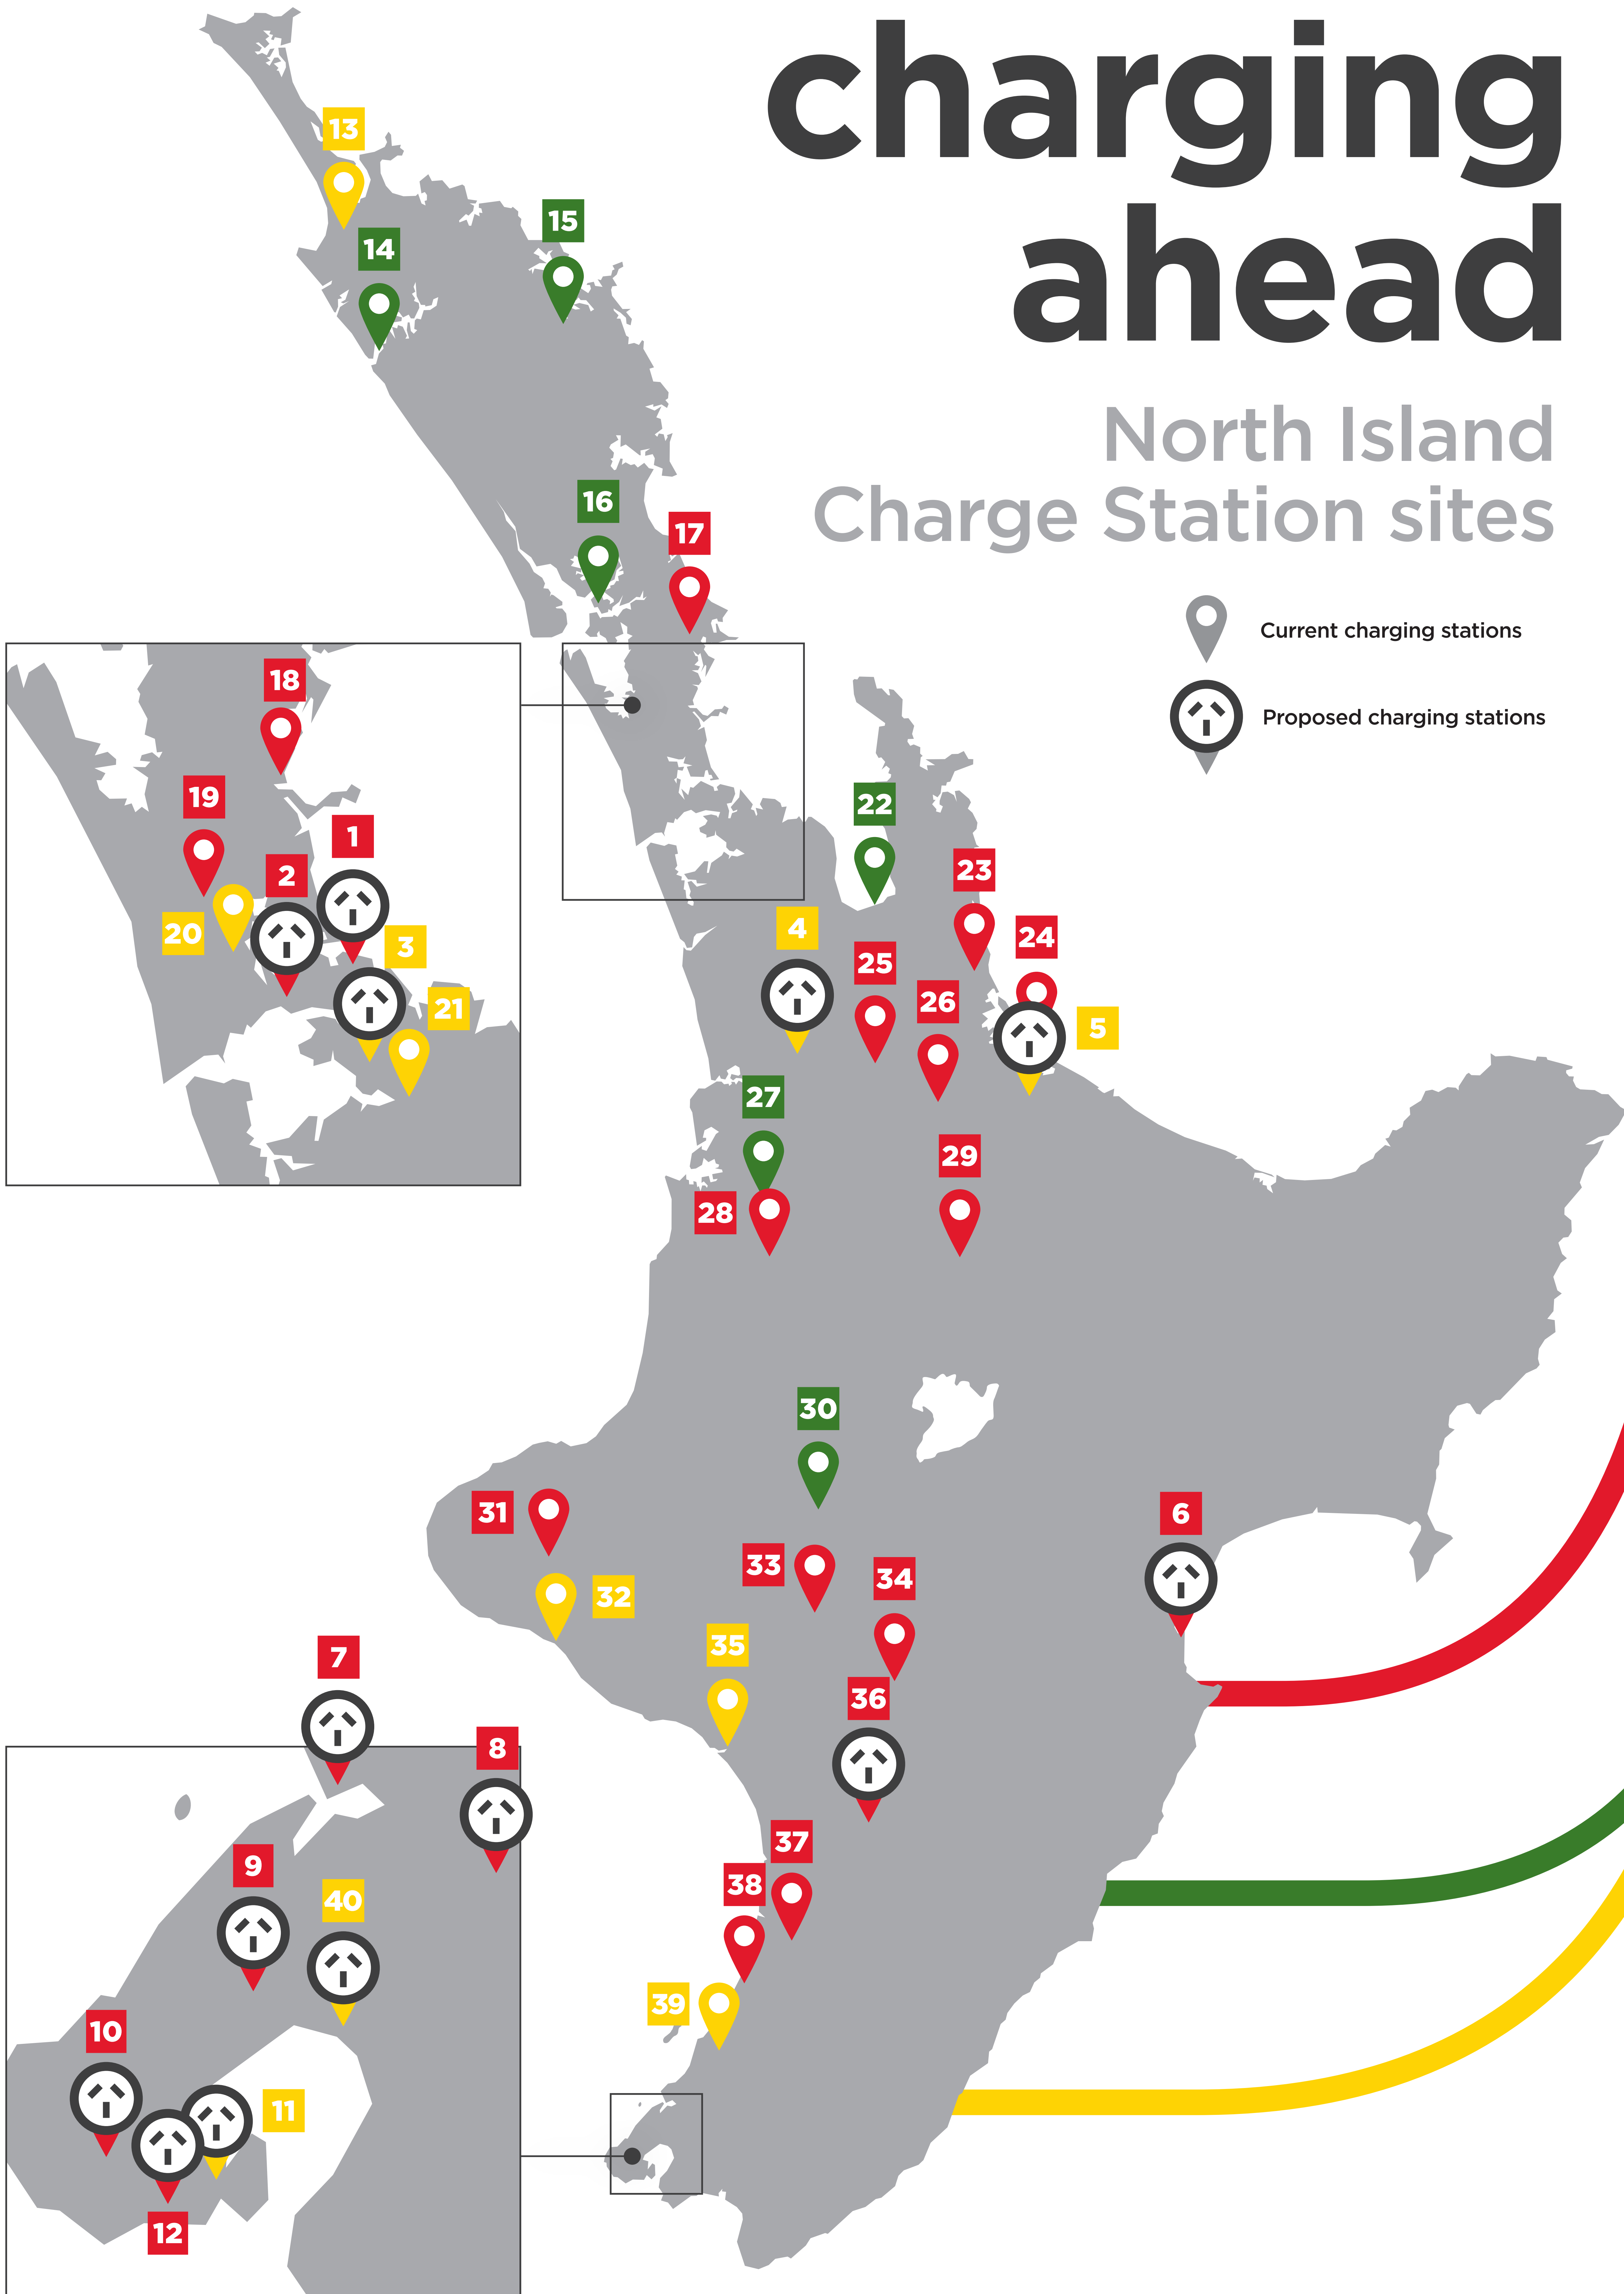

Foodstuffs charging ahead

North Island Charge Station sites

Foodstuffs charging ahead

North Island charge station sites

1	New World	Eastridge, Auckland		2019
2	New World	Mount Roskill, Auckland		2019
3	PAK'nSAVE	Manukau, Auckland		2019
4	PAK'nSAVE	Mill St, Hamilton		2019
5	PAK'nSAVE	Tauriko		2019
6	New World	Greenmeadows, Napier		2019
7	New World	Mana, Wellington		2019
8	New World	Silverstream, Wellington		2019
9	New World	Churton Park, Wellington		2019
10	New World	Karori, Wellington		2019
11	PAK'nSAVE	Kilbirnie, Wellington		2019
12	New World	Island Bay, Wellington		2019
13	PAK'nSAVE	Kaitaia	Connected	
14	Four Square	Opononi	Connected	
15	Four Square	Kawakawa	Connected	
16	Four Square	Kaiwaka	Connected	
17	New World	Warkworth	Connected	
18	New World	Orewa, Auckland	Connected	
19	New World	Kumeu, Auckland	Connected	
20	PAK'nSAVE	Lincoln North, Auckland	Connected	
21	PAK'nSAVE	Papakura, Auckland	Connected	
22	Four Square	Coopers Beach	Connected	
23	New World	Waihi	Connected	
24	New World	Mount Maunganui	Connected	
25	New World	Morrinsville	Connected	
26	New World	Matamata	Connected	
27	Four Square	Pirongia	Connected	
28	New World	Te Kuiti	Connected	
29	New World	Tokoroa	Connected	
30	Four Square	National Park	Connected	
31	New World	Stratford	Connected	
32	PAK'nSAVE	Hawera	Connected	
33	New World	Ohakune	Connected	
34	New World	Taihape	Connected	
35	PAK'nSAVE	Whanganui	Connected	
36	New World	Feilding	Under construction	
37	New World	Levin	Connected	
38	New World	Otaki	Connected	
39	PAK'nSAVE	Kapiti	Connected	
40	PAK'nSAVE	Petone, Wellington	Under construction	